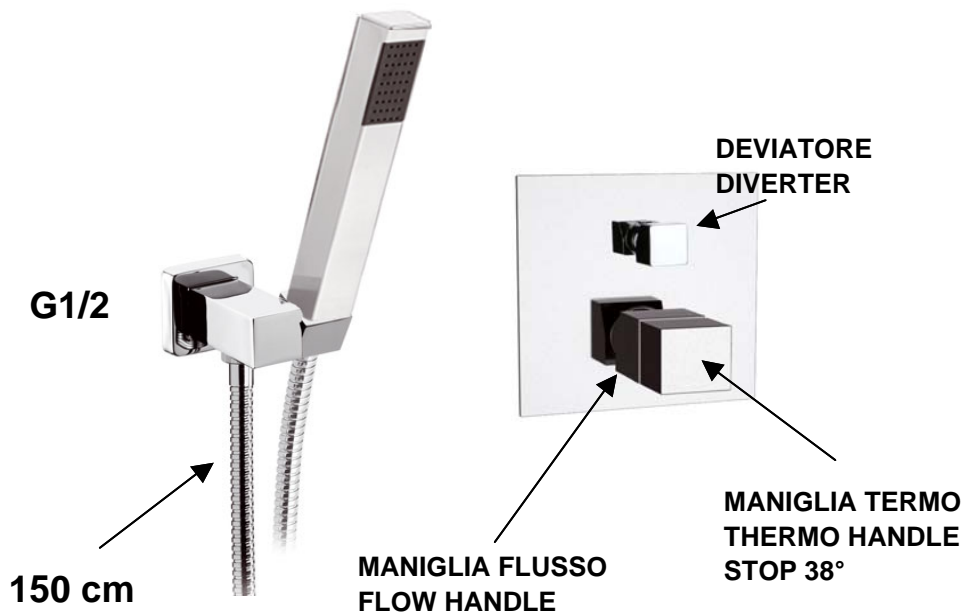

DANIEL

SCHEDA TECNICA TECHNICAL FEATURES

ART. COD.

SKT 615Z

MATERIALI / MATERIALS

OTTONE CROMATO / CHROME PLATED BRASS

CROMATURA / CHROME PLATING

UNI EN 248