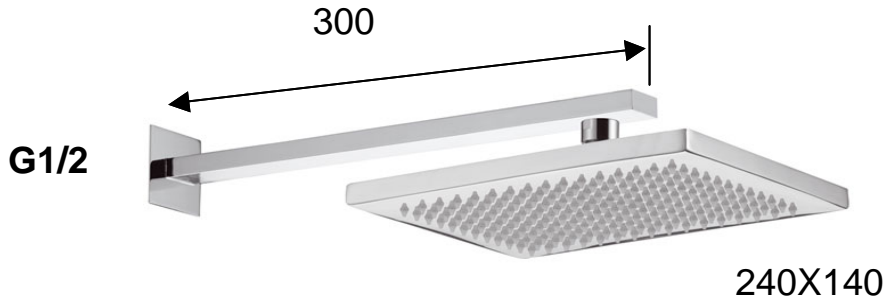

DANIEL

SCHEDA TECNICA TECHNICAL FEATURES

ART. COD.

SKT 615Z

MATERIALI / MATERIALS

OTTONE CROMATO / CHROME PLATED BRASS

CROMATURA / CHROME PLATING

UNI EN 248