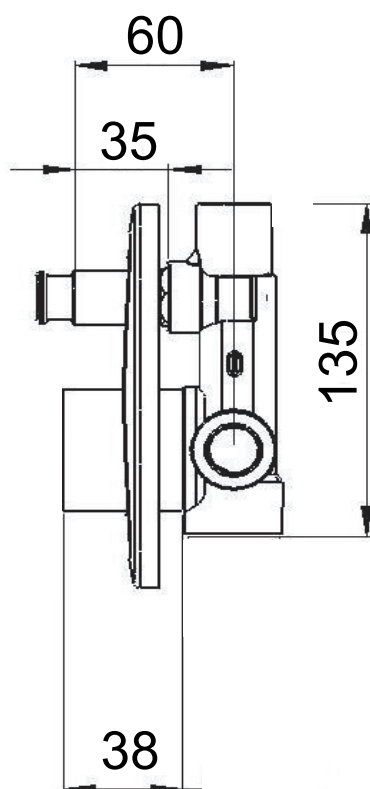

ART. COD.

RT612

ENTRATA ACQUA FREDDA
COLD WATER INLET
G1/2

USCITA DOCCIA
SHOWER OUTLET
G1/2

USCITA VASCA
BATHTUB OUTLET
G3/4

ENTRATA ACQUA CALDA
HOT WATER INLET
G1/2

MATERIALI / MATERIALS

OTTONE CROMATO / CHROME PLATED BRASS

CROMATURA / CHROME PLATING

UNI EN 248