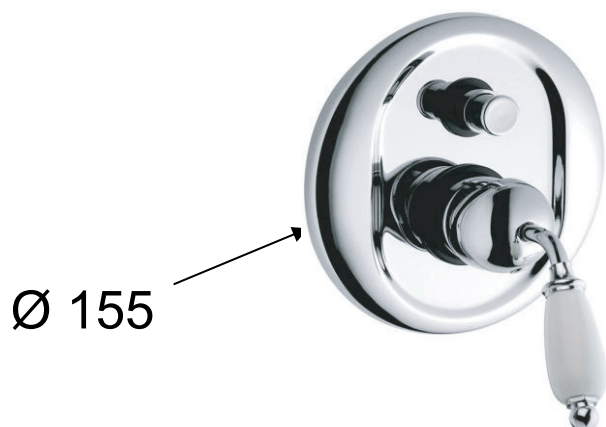

ART. COD.

RT612

ENTRATA ACQUA FREDDA
COLD WATER INLET
G1/2

USCITA DOCCIA
SHOWER OUTLET
G1/2

USCITA VASCA
BATHTUB OUTLET
G3/4

ENTRATA ACQUA CALDA
HOT WATER INLET
G1/2

MATERIALI / MATERIALS

OTTONE CROMATO / CHROME PLATED BRASS

CROMATURA / CHROME PLATING

UNI EN 248