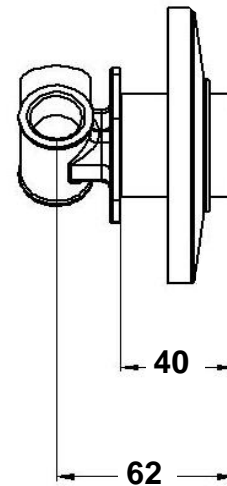

DANIEL

SCHEDA TECNICA TECHNICAL FEATURES

ART. COD.

RT602

MATERIALI / MATERIALS

OTTONE CROMATO / CHROME PLATED BRASS

CROMATURA / CHROME PLATING

UNI EN 248