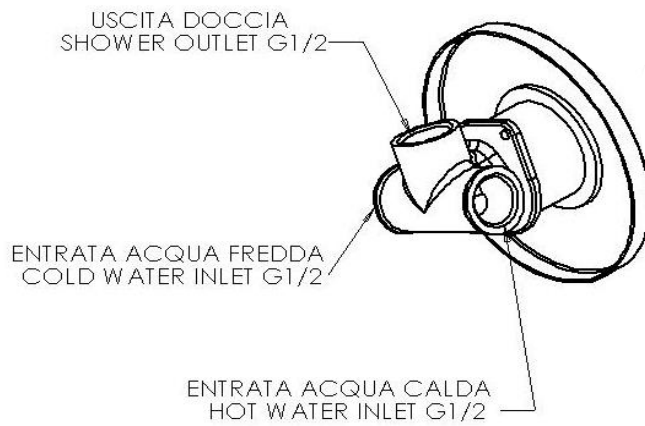

DANIEL

SCHEDA TECNICA TECHNICAL FEATURES

ART. COD.

RT602

MATERIALI / MATERIALS

OTTONE CROMATO / CHROME PLATED BRASS

CROMATURA / CHROME PLATING

UNI EN 248