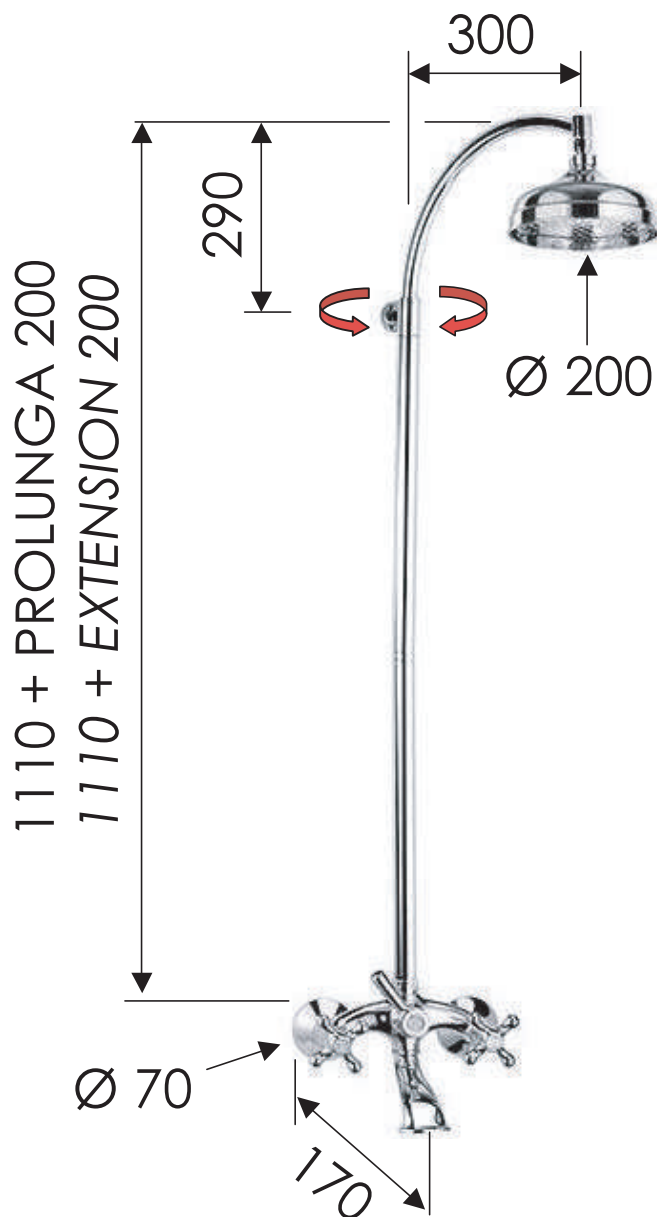

ART. COD.

RT413789

MATERIALI / MATERIALS

OTTONE CROMATO / CHROME PLATED BRASS

CROMATURA / CHROME PLATING

UNI EN 248